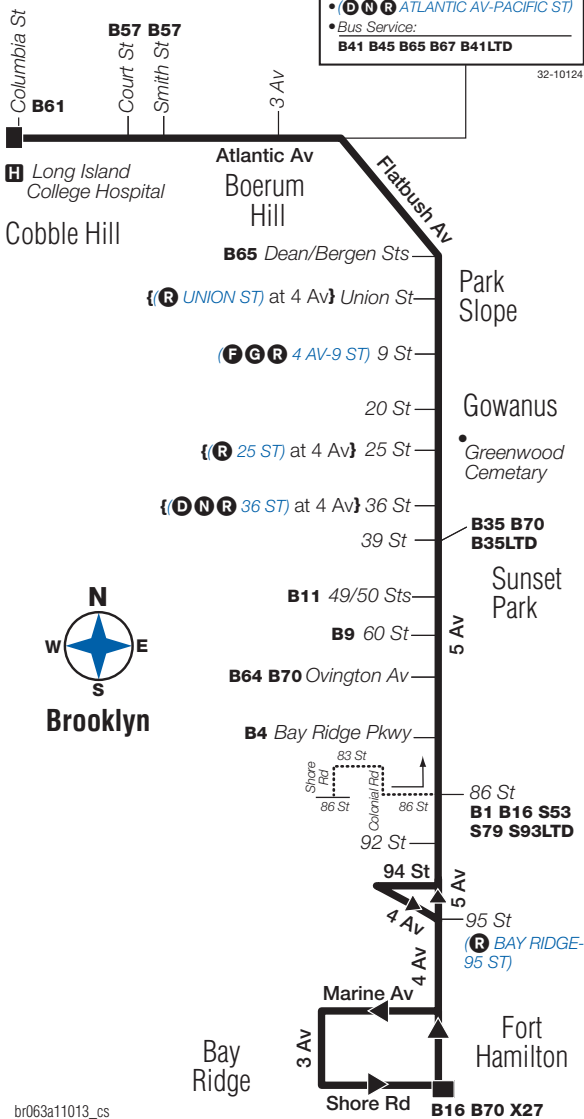

Brooklyn Heights

Downtown Brooklyn

Flatbush/Atlantic Aves	
•	MTA LIRR Flatbush Av
•	(B Q 2 3 4 5) ATLANTIC AV
•	(D N R) ATLANTIC AV-PACIFIC ST
•	Bus Service:
B41 B45 B65 B67 B41LTD	

32-10124

br063a11013_cs

B63 LEGEND

Terminal	B61 Bus Transfer Point
(R STATION NAME) Subway Connection	MTA LIRR Railroad Station
	..... Supplemental Service School Days (early PM)

For subway and rail station accessibility, please see The Map, subway timetables, or www.mta.info.

For travel information, call 718-330-1234 or visit www.mta.info